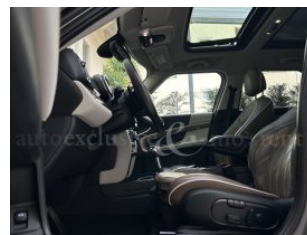

Mini Countryman 2.0 Cooper SD Hype all4 auto

IQ1612

FAMILIARE	Year: 2017	Price: ----	
KM: 77.530	Engine cubic capacity: 1995	HP: 190	Fuel Type: Diesel
Exterior Color: Metallic Bronze		Interior: Brown leather	